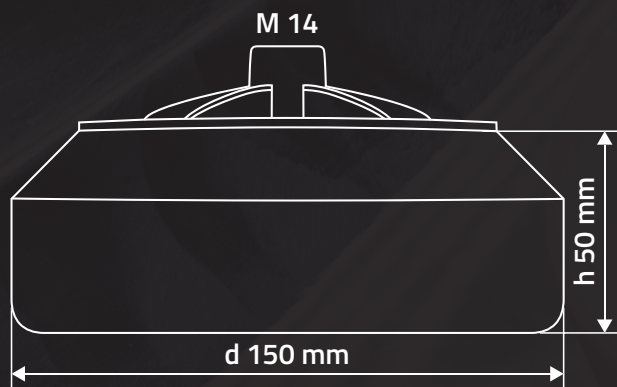

APP M14 Foam Pad

Foam Pad

APP No. 080110, 080115, 080120, 080125

APP M14 Foam Pads are purposed for machine polishing of paintwork. It compatible with rotary polisher provided with M14 thread. Pads feature with high quality and precise performance to ensure desired work comfort.

Pads are designed for dry and wet operation. For the best effects use of polish offered by APP is recommended.

APP M14 Foam Pad

Foam Pad

Design:

TECHNICAL DATA:

Colour	White / Orange / Yellow / Black
Type	Rigid / Medium / All-purpose / Soft
Working area	150 mm
Height	50 mm
Thread	M14
Speed range	600 - 2500 RPM