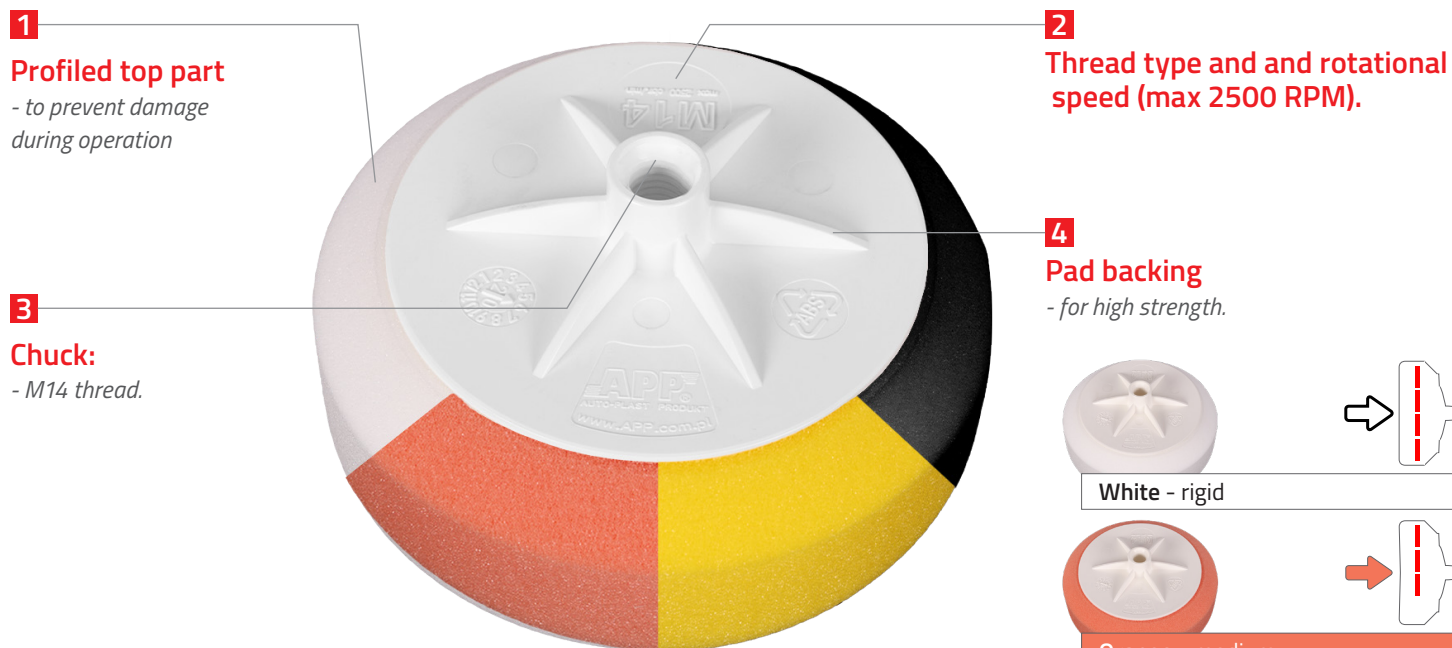

APP M14 Foam Pad

Foam Pad

APP No. 080110, 080115, 080120, 080125

APP M14 Foam Pads are purposed for machine polishing of paintwork. It compatible with rotary polisher provided with M14 thread. Pads feature with high quality and precise performance to ensure desired work comfort.

Manufactured from high quality materials that offer long service life and durability also in case of heavy-duty use.

Purposed for polishing car body paintwork and other coats. May be also used on laminate, get coats and acrylic glass.

Pads are designed for dry and wet operation. For the best effects use of polish offered by APP is recommended.

APP M14 Foam Pad

Foam Pad

Design:

TECHNICAL DATA:

Colour	White / Orange / Yellow / Black
Type	Rigid / Medium / All-purpose / Soft
Working area	150 mm
Height	50 mm
Thread	M14
Speed range	600 - 2500 RPM