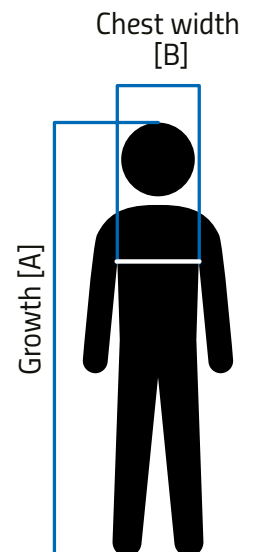

**1** Sleeve, leg and hood drawstrings

**2** Back welt

**3** Two zippers and cover flap

**4** Ventilated back

**5** Ventilation in the crotch

**6** Ventilation in the area of armpits

**7** Chest pocket

**8** Rear pocket

**9** Inspection pocket on both sides

- allowing inserting hands into pockets in the garment under the suit.

**CE** The CE marking confirms compliance with the applicable standards.

APP KR Ultra Pro		
Size	Growth [A]	Chest width [B]
M	190–192 cm	61–62 cm
L	193–195 cm	63–64 cm
XL	196–198 cm	65–66 cm
XXL	199–201 cm	67–68 cm
XXXL	202–204 cm	69–71 cm