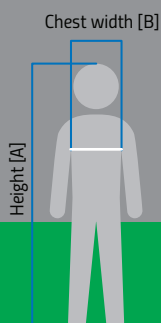

6 Two-piece gusset in the crotch
improves comfort and durability during work.

Shelf life 5 years.

Painting suit APP AirMax Pro

Size	Height [A]	Chest width [B]
M	170–176 cm	92–100 cm
L	176–182 cm	100–108 cm
XL	182–188 cm	108–116 cm
XXL	188–194 cm	116–124 cm