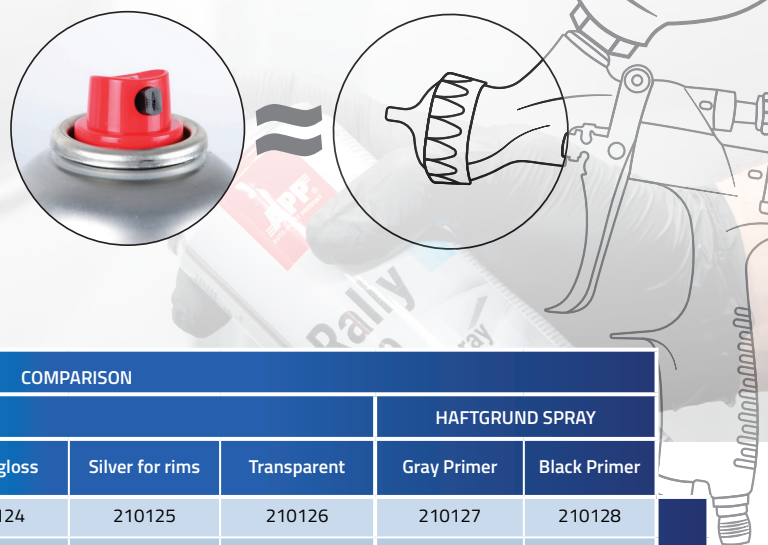

APP Rally PRO Color Spray / APP Rally PRO Haftgrund Spray

Acrylic Paints and Primers

Rally 400 Series Products are equipped with a swivel wide-angle nozzle, which allows for precise paint spraying. Due to its design, it can produce a spray pattern comparable to that of a traditional spray gun.

		COMPARISON								
		COLOR SPRAY						HAFTGRUND SPRAY		
Series	Vol.	Color Features	White matte	White gloss	Black matte	Black gloss	Silver for rims	Transparent	Gray Primer	Black Primer
RALLY 400	400 ml	Index	210121	210122	210123	210124	210125	210126	210127	210128
		Coverage	***	***	****	****	***	-	****	****
		Gloss level	-	****	-	****	****	****	-	-
		Drying time	****	***	****	***	***	***	****	****
		Finish	MATTE	GLOSSY	MATTE	GLOSSY	GLOSSY	GLOSSY	MATTE	MATTE
		RAL number	9003	9003	9005	9005	9006	-	7004	9005
RALLY	500 ml / 600 ml	Index	-	210101 / 210111	210102 / 210112	210103 / 210113	210104 / 210114	210105 / 210115	210106 / 210116	-
		Coverage	-	***	****	****	****	-	****	-
		Gloss level	-	***	-	***	-	***	-	-
		Drying time	-	****	****	****	****	****	****	-
		Finish	-	GLOSSY	MATTE	GLOSSY	MATTE	GLOSSY	MATTE	-
		RAL number	-	9010	9005	9005	9006	-	7004	-
RALLY PRO	500 ml	Index	210131	210132	210133	210134	210135	210136	210137	210137
		Coverage	***	***	****	****	****	-	****	****
		Gloss level	-	****	-	****	***	-	-	-
		Drying time	****	****	****	****	****	****	****	****
		Finish	MATTE	GLOSSY	MATTE	GLOSSY	GLOSSY	GLOSSY	MATTE	MATTE
		RAL number	9016	9016	9005	9005	-	-	7001	9005

SWIVEL NOZZLE

*Slow / Weak
**Medium
***Strong / Fast
****High / Very Fast