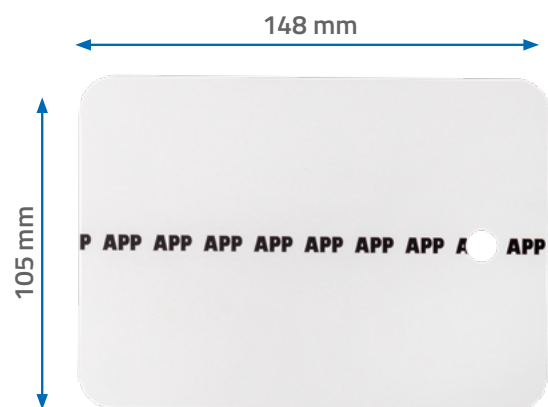

APP No. 250620

APP TKM

Metal test card

APP TKM – Metal panels for test spraying enable check spraying i conventional and waterbased systems. Black strip on bright background facilitates paint covering capability check. Panels also enable testing adhesivity and flexibility of applied coatings.

Thickness:
0,1mm

CONNECTED PRODUCTS:

APP Nr 250616
Stand and magnetic holder

APP No.	Product name	Packaging
250620	APP TKM White - Metal test card	1 pcs.

APP Sp. z o.o.
ul. Przemysłowa 10, 62-300 Września
Customer Service Department: Phone +48 61 437 00 20, bok@app.com.pl