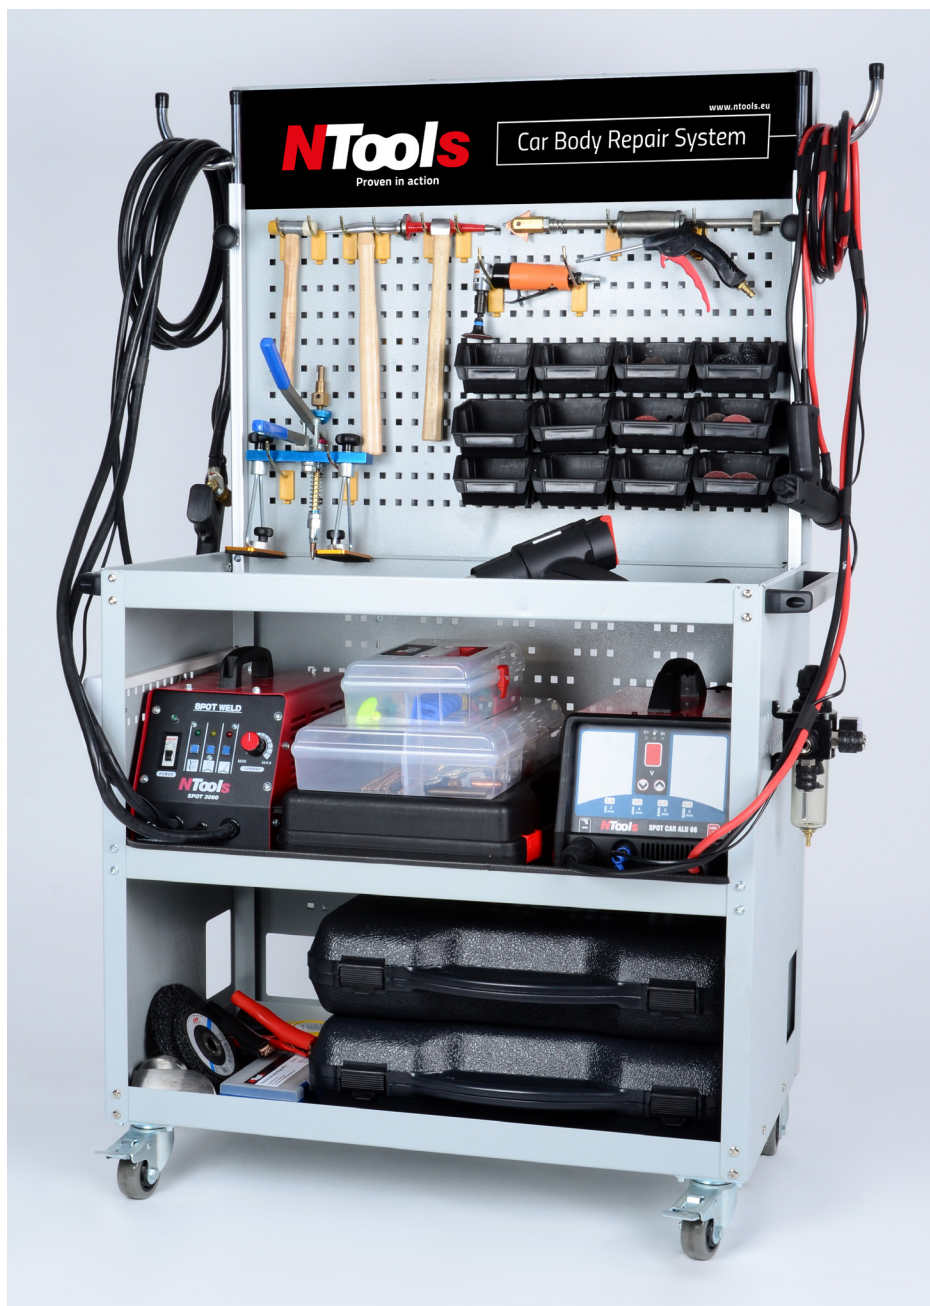

- **NTools CAR BODY REPAIR SYSTEM Trolley Premium**

APP No. 354003

Fully equipped trolley with the set of tools for car body spot repairs of aluminium and car body panels.

Wheeled system for repairs purposed to restore original shape of damaged car body parts.

The crucial tool is NTools ALU SPOT 3000 and NTool SPOT 3000. The set includes surge protector coupled to battery that provides protection for sensitive car electronics during repairs.

To facilitate work system includes PULL SYSTEM beam, Puller and counter-weight that can repair any damaged car body element.

• **NTools CAR BODY REPAIR SYSTEM Trolley Premium**

APP No. 354003

Repair of aluminium panel adequate heating is crucial. For this purpose the system includes an electric powerful heat gun with temperature and air blow control. Set includes additional manual tools, e.g. hammers, mallets, gauge, air driven grinder along with FAST LOCK system and blow gun.

Premium system features with battery powered pullers and spreader for drill indispensable during car body repairs as well as complete non-invasive repair system (glue system) including tab puller, tabs and pulling skirts. Additionally the system offers some accessories e.g. hot melt adhesive, glue gun. All tools are placed on trolley provided with power supply and air pressure system along with air filters. It is fitted with perforated panel and tool hangers (40 items) that enable tool layout personalization.