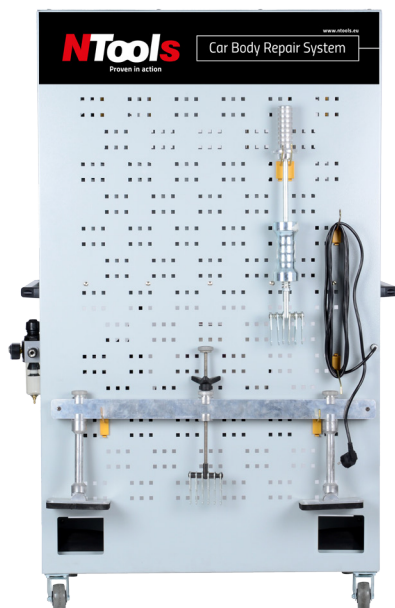

- **NTools CAR BODY REPAIR SYSTEM Trolley Premium**

APP No. 354003

Fully equipped trolley with the set of tools for car body spot repairs of aluminium and car body panels.

Wheeled system for repairs purposed to restore original shape of damaged car body parts.

The crucial tool is NTools ALU SPOT 3000 and NTool SPOT 3000. The set includes surge protector coupled to battery that provides protection for sensitive car electronics during repairs.

To facilitate work system includes PULL SYSTEM beam, Puller and counter-weight that can repair any damaged car body element.

• **NTools CAR BODY REPAIR SYSTEM Trolley Premium**

APP No. 354003

Repair of aluminium panel adequate heating is crucial. For this purpose the system includes an electric powerful heat gun with temperature and air blow control. Set includes additional manual tools, e.g. hammers, mallets, gauge, air driven grinder along with FAST LOCK system and blow gun.

Premium system features with battery powered pullers and spreader for drill indispensable during car body repairs as well as complete non-invasive repair system (glue system) including tab puller, tabs and pulling skirts. Additionally the system offers some accessories e.g. hot melt adhesive, glue gun. All tools are placed on trolley provided with power supply and air pressure system along with air filters. It is fitted with perforated panel and tool hangers (40 items) that enable tool layout personalization.