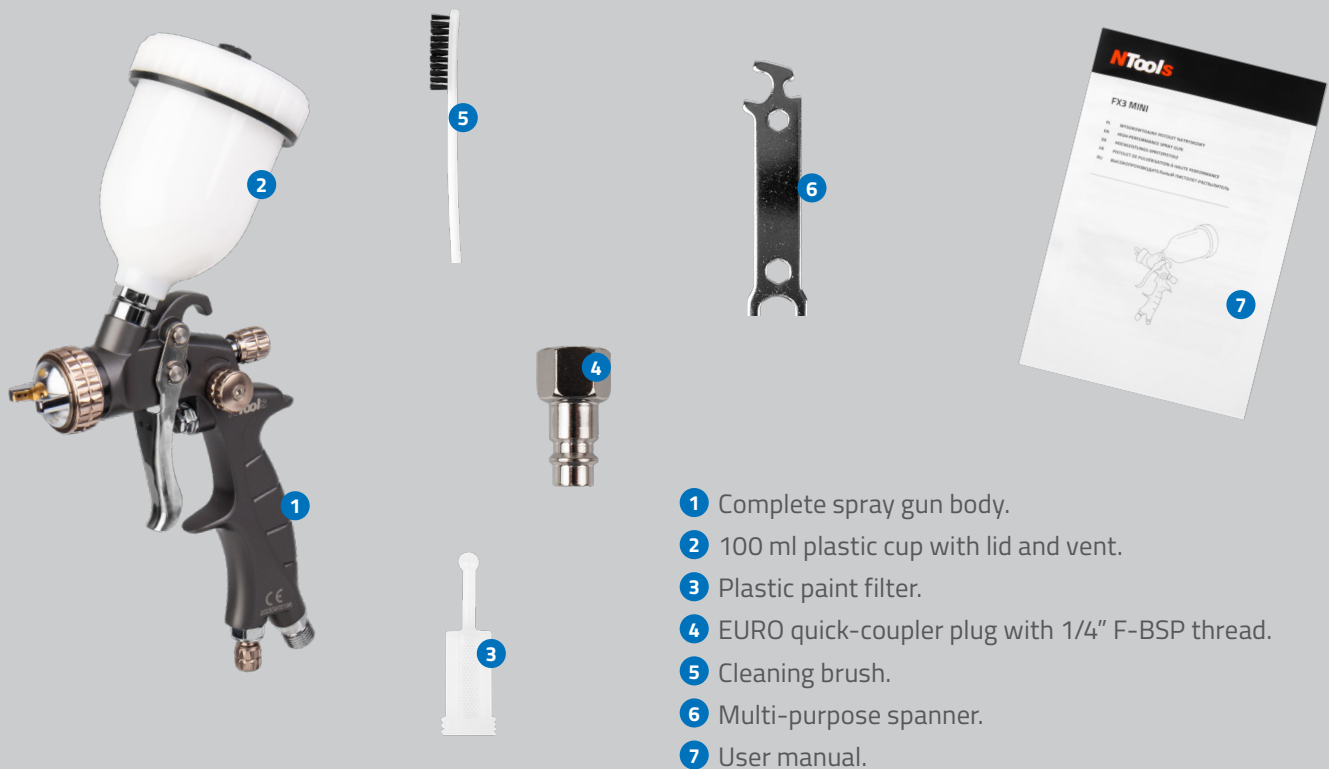

## Paint Spray Gun

**APP No. 160620**

The NTools FX3 Mini Series small-size gun is designed for SMART paint repairs and small detailing jobs.

The gun body is made of aluminium, the firing pin and nozzle are made of stainless steel, the head is made of electroplated brass and the seals are made of Teflon.

The cup is resistant to chemicals used for spray painting with organic (solvent-based) and water-based products made of POM – polyoxymethylene.

HVLP-type head

Pin adjuster

Spray width adjuster

Spray gun serial number

Pressure adjuster

Air connector with 1/4" thread

APP No.	Product name	Quantity
160620	NTools FX3 MINI - Small spray gun HVLP   top tank   d1.0	1 pcs

Comparison of models:

Model	Paint supply type	Aerosol technology	Nozzle dimension (mm)	Jet length (mm)	Air consumption (l/mm)	Operating pressure (bar)	Weight (g)	Cup volume (ml)
 <b>FX3 MINI</b>	Gravity	HVLP	1,0	160	200	1,5-2,0	322	100
 <b>FX1 MINI</b>	Gravity	HPS (LVMP)	1,0	150	120	2,2	307	250

## PACKAGE CONTENTS

- 1 Complete spray gun body.
- 2 100 ml plastic cup with lid and vent.
- 3 Plastic paint filter.
- 4 EURO quick-coupler plug with 1/4" F-BSP thread.
- 5 Cleaning brush.
- 6 Multi-purpose spanner.
- 7 User manual.