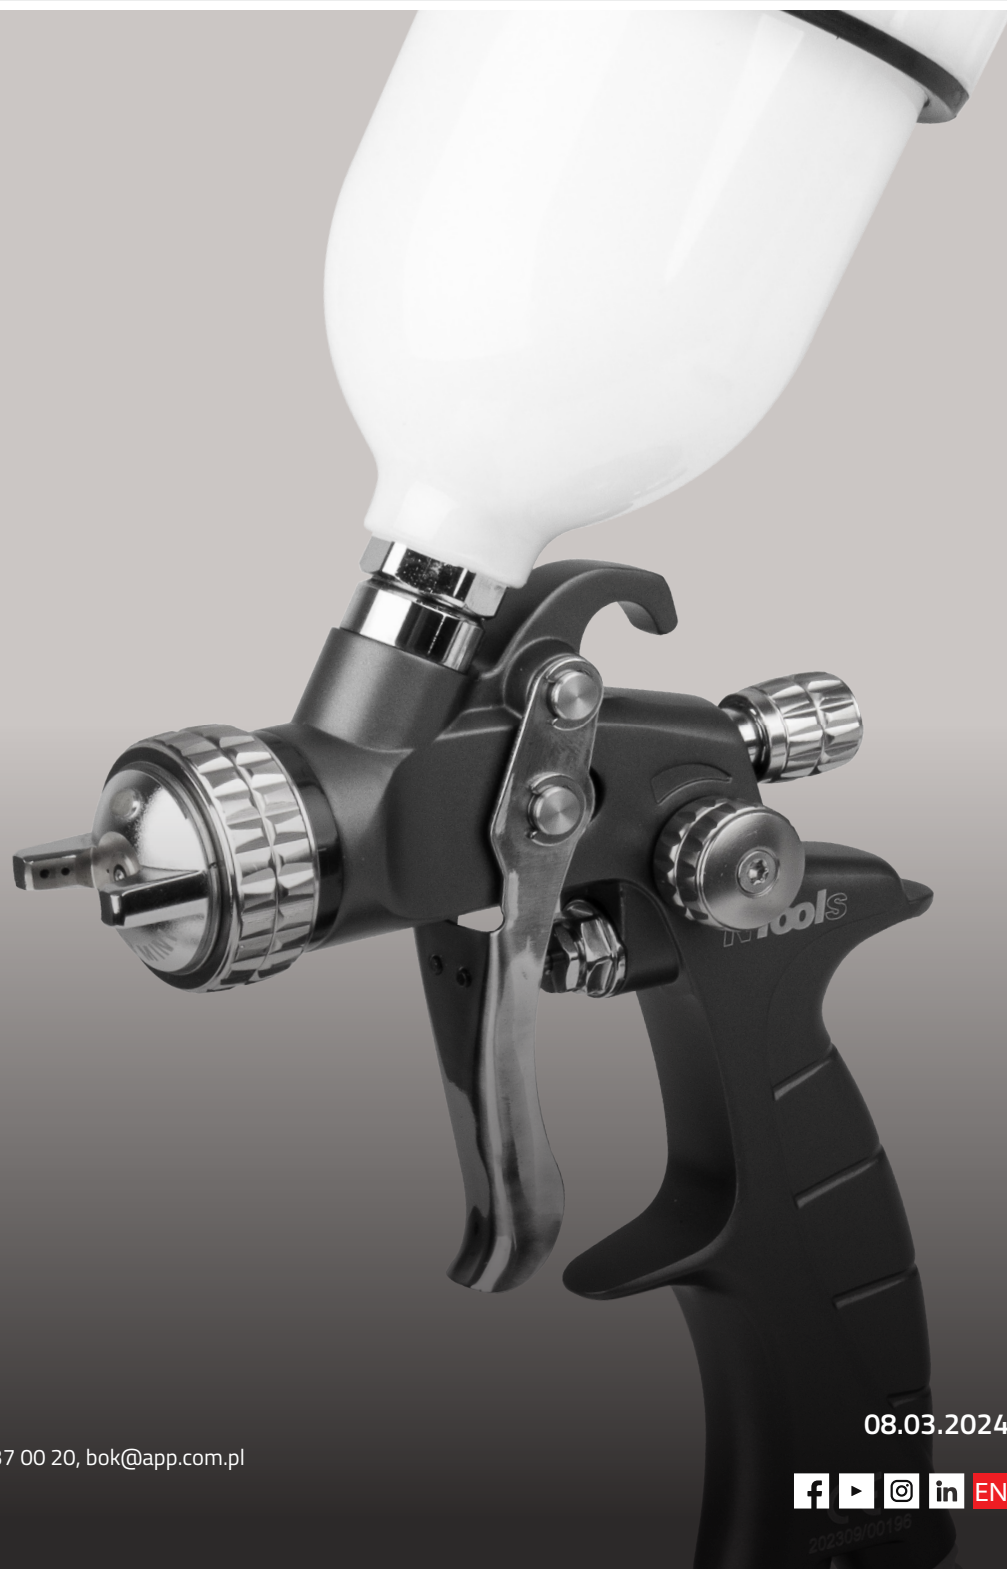

## Paint Spray Gun

**APP No. 160620**

The NTools FX3 Mini Series small-size gun is designed for SMART paint repairs and small detailing jobs.

The gun body is made of aluminium, the firing pin and nozzle are made of stainless steel, the head is made of electroplated brass and the seals are made of Teflon.

The cup is resistant to chemicals used for spray painting with organic (solvent-based) and water-based products made of POM – polyoxymethylene.

Light weight, ergonomic shape, perfect balance, simple and durable design ensure the satisfaction of every user.

The cup is resistant to chemicals used for spray painting with organic (solvent-based) and water-based products made of POM – polyoxymethylene.

HVLP-type head

Pin adjuster

Spray width adjuster

Spray gun serial number