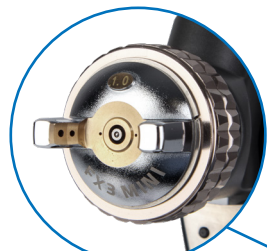

## Paint Spray Gun

**APP No. 160620**

The NTools FX3 Mini Series small-size gun is designed for SMART paint repairs and small detailing jobs.

The gun body is made of aluminium, the firing pin and nozzle are made of stainless steel, the head is made of electroplated brass and the seals are made of Teflon.

The cup is resistant to chemicals used for spray painting with organic (solvent-based) and water-based products made of POM – polyoxymethylene.

Light weight, ergonomic shape, perfect balance, simple and durable design ensure the satisfaction of every user.

The cup is resistant to chemicals used for spray painting with organic (solvent-based) and water-based products made of POM – polyoxymethylene.

HVLP-type head

Pin adjuster

Spray width adjuster

Spray gun serial number

Pressure adjuster

Air connector with 1/4" thread

APP No.	Product name	Quantity
160620	NTools FX3 MINI - Small spray gun HVLP   top tank   d1.0	1 pcs

Comparison of models:

Model	Paint supply type	Aerosol technology	Nozzle dimension (mm)	Jet length (mm)	Air consumption (l/mm)	Operating pressure (bar)	Weight (g)	Cup volume (ml)
 <b>FX3 MINI</b>	Gravity	HVLP	1,0	160	200	1,5-2,0	322	100
 <b>FX1 MINI</b>	Gravity	HPS (LVMP)	1,0	150	120	2,2	307	250