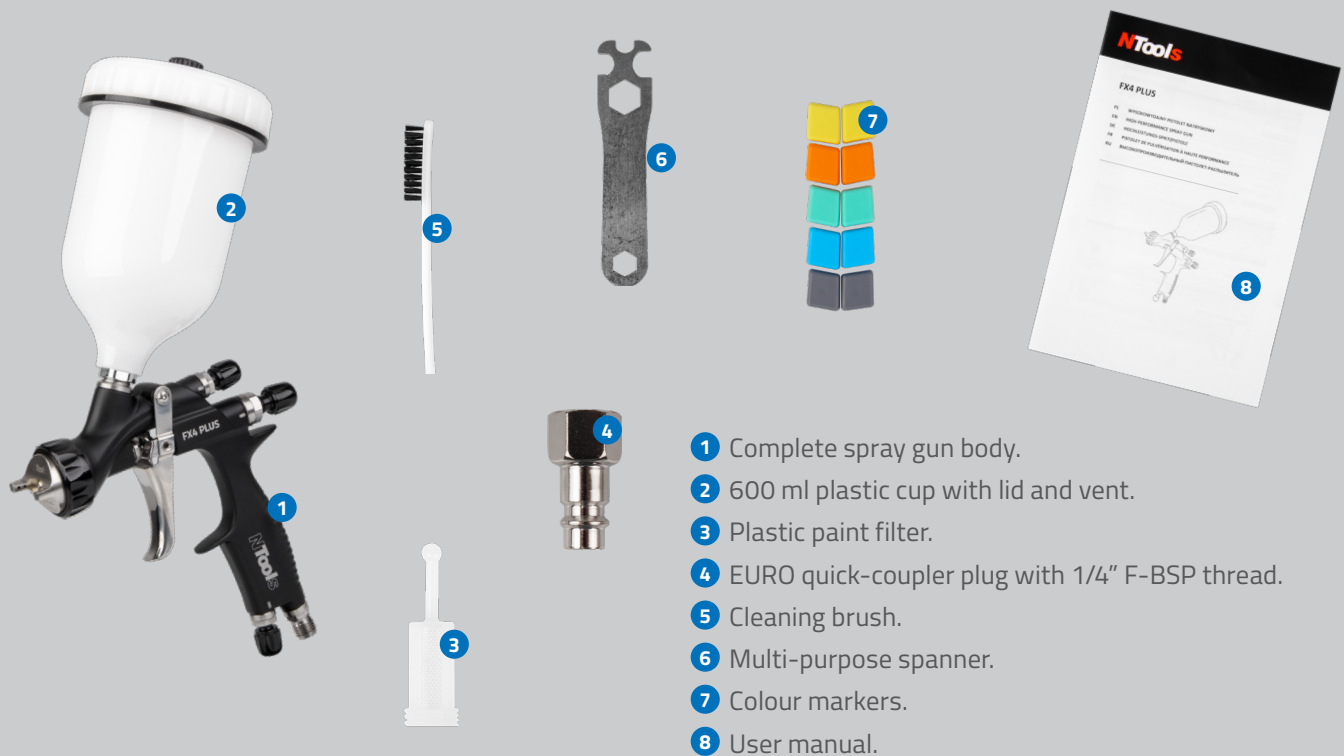

PACKAGE CONTENTS

Consumables:

389295	NTools MANO 10 - Air adjuster with pressure gauge | 1/4" BSP thread		1 pcs
632036	NTools GGF 03 - Paint filter		10 pcs
633100	NTools ZOP 12 - Plastic cup for NTools FX3 Plus and FX4 PLUS | M16 x 1.5 | 600 ml		1 pcs
250772	APP FPS 02 - APP FPS system disposable paint cup adapter | NTools FX3 and FX4, Iwata W400 | M16x1.5		1 pcs
389257	NTools ZL 1 - EURO quick-coupler plug with 1/4" female thread, brass		1 pcs