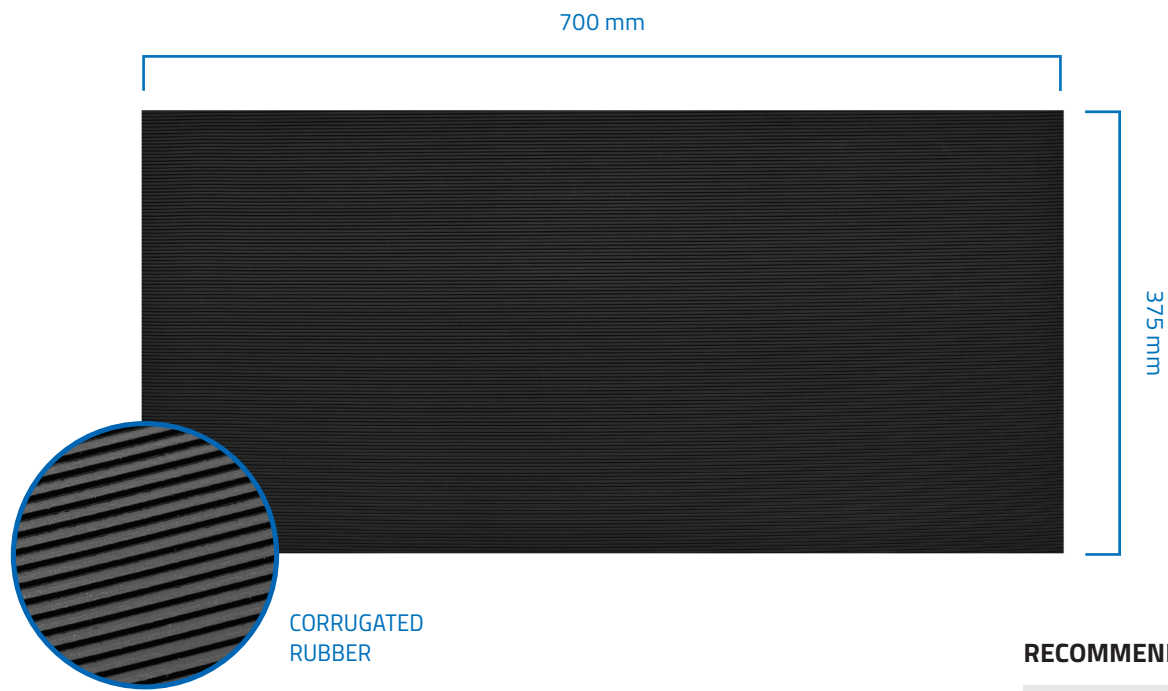

EN

• **NTools MG3**
3-Shelf Trolley Rubber Mats (3 items)

Rubber mats dedicated for workshop 3-shelf trolley made from corrugated rubber along whole length and provided on top side to prevent displacement and damage of tools and materials placed on shelves and during trolley movement also. The set includes 3 items sized 700 x 375 mm.

Mats are dedicated for workshop NTools 35 (APP No. 170541) 3-Shelf Trolley purposed for storage and transport of tools and other workshop equipment.

RECOMMENDED PRODUCTS

APP No.	Product name	Dimensions	Qty
170541MG	NTools MG3 3- Shelf Trolley Rubber Mats	700 x 375 mm	1 Set (3 items)