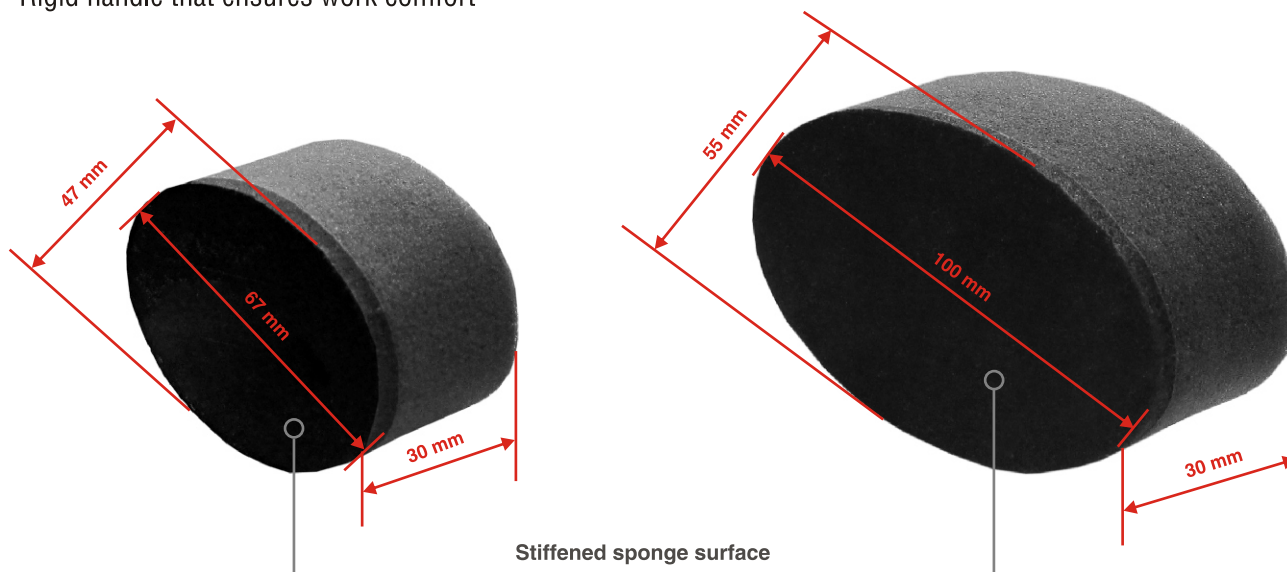

## • Care Agent Application Sponge

**APP No. 220216/220217**

Sponges specially designed to enable precise application and distribution of care agents of different density on coated surfaces of plastic, rubber, vinyl and leather etc.

### Features:

- Quick application of thin layers
- Control over thickness of each applied layer
- Rigid handle that ensures work comfort