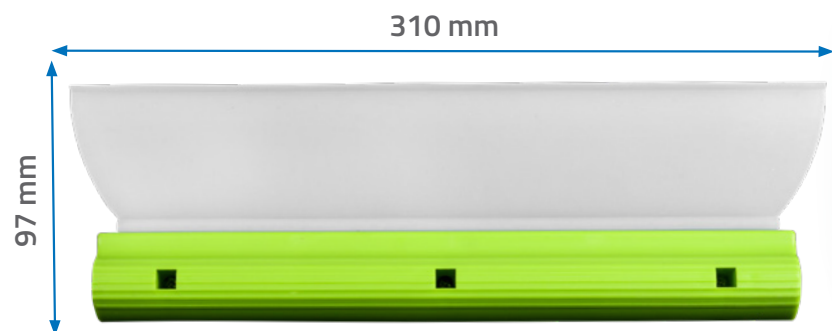

### Silicone water wiper

The **APP SW Blade** silicone wiper is designed for initial and quick drying of vehicle bodies. Thanks to its properties, it does not scratch painted, glass, and plastic surfaces.

**APP SW Blade** has an ergonomic handle and the "pen", i.e. the working part, is very delicate and flexible. Thanks to this, it adapts to almost any unevenness of the body surface, leaving no streaks.

#### TECHNICAL DATA:

- material: PP, silicone
- pen shape: letter T