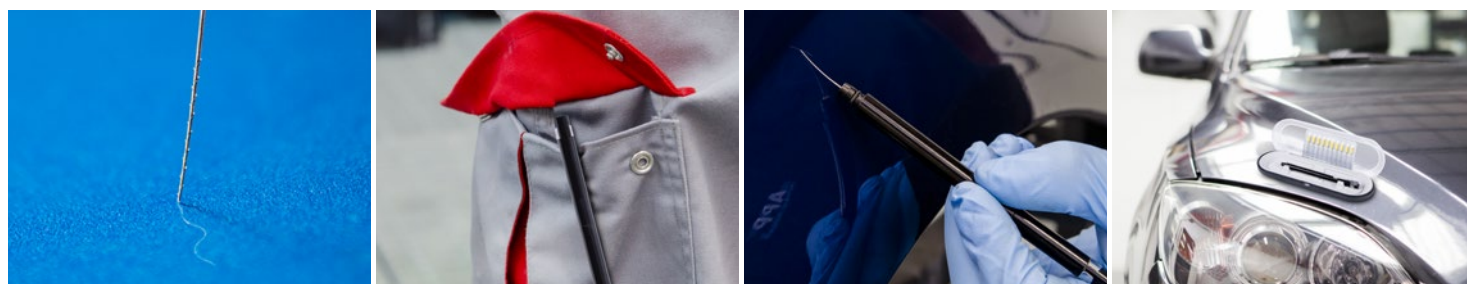

Set includes:

10 individually packed sticks

and aluminum adapter - a handle:

Sticks fixed in an adapter feature with tiny hooks that facilitate removal of top coat inclusions without any visible traces.

This manner of repair shortens polishing time or prevents polishing.

Set is delivered with the case provided with transparent top.

We offer also:

APP Nr 250026

APP DR SET REFILL
Set including 10 refill sticks
for removal of inclusions.

Case dimensions: 185x62x25 mm

Assembly of parts before work:

ADVANTGES

METAL CLIP

Facilitates work and placing an adapter in a pocket or overall etc.

QUICK TOP COAT REPAIRS

PORTABLE CASE

that protects an adapter and sticks.

PRECISION

Small size and fixed position of stick placed in adapter ensure quick and precise removal of inclusions.