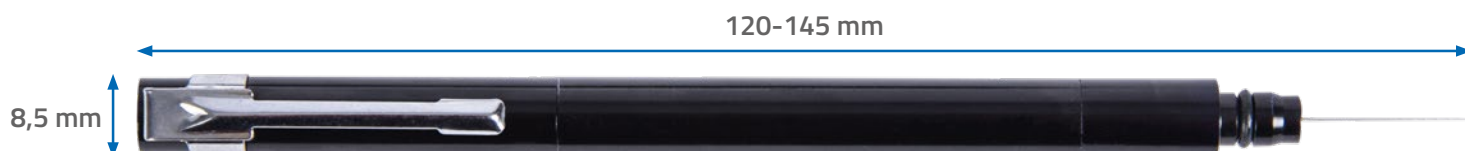

Set includes:

10 individually packed sticks

and aluminum adapter - a handle:

Sticks fixed in an adapter feature with tiny hooks that facilitate removal of top coat inclusions without any visible traces.

This manner of repair shortens polishing time or prevents polishing.

Set is delivered with the case provided with transparent top.

We offer also:

APP Nr 250026

APP DR SET REFILL
Set including 10 refill sticks
for removal of inclusions.

Case dimensions: 185x62x25 mm

Assembly of parts before work: