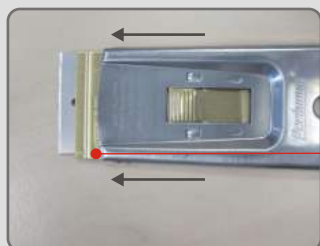

Blade Exchange Procedure

Pull out the blade maximally so that "Insert blade" inscription was visible. It is possible to pull out the blade from one side only.