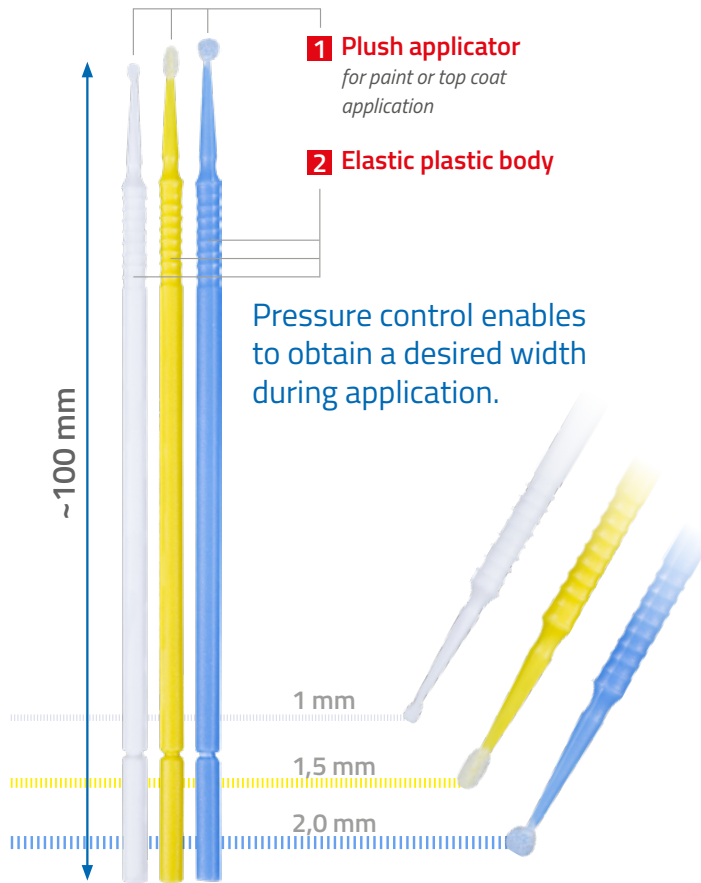

APP Micro Brush

Spot Repair Brush with Applicator

APP Nr 250228

APP Nr 250229

APP Nr 250230

APP Micro Brush is a disposable, dust-free swab for touch-up job and spot repairs.

Dedicated for repairs of chippings and top coat small damages.

May be used also to apply a thin design patterns on motorcycles e.g. during paint&body works.

APP Micro Brush

Spot Repair Brush with Applicator

Design:

Package – applicator includes
100 brushes

An applicator protects brushes against contamination including dust and moisture.

ADVANTAGES

+	DUST-FREE	+	PRECISE APPLICATION	+	ERGONOMIC DESIGN Imitating a pencil
	TIGHT PACKAGE		3 DIFFERENT WIDTHS White 1,0 mm; yellow 1,5 mm; blue 2,0 mm		

APP No.	Product Description	Colour	Applicator Width	Qty.
250228	APP MICRO BRUSH - Spot Repair Brush with Applicator	White	1.0 mm	100 items
250229	APP MICRO BRUSH - Spot Repair Brush with Applicator	Yellow	1.5 mm	100 items
250230	APP MICRO BRUSH - Spot Repair Brush with Applicator	Blue	2.0 mm	100 items
250228R	APP MICRO BRUSH REFILL - Spot Repair Brush with Applicator	White	1.0 mm	100 items
250229R	APP MICRO BRUSH REFILL - Spot Repair Brush with Applicator	Yellow	1.5 mm	100 items
250230R	APP MICRO BRUSH REFILL - Spot Repair Brush with Applicator	Blue	2.0 mm	100 items