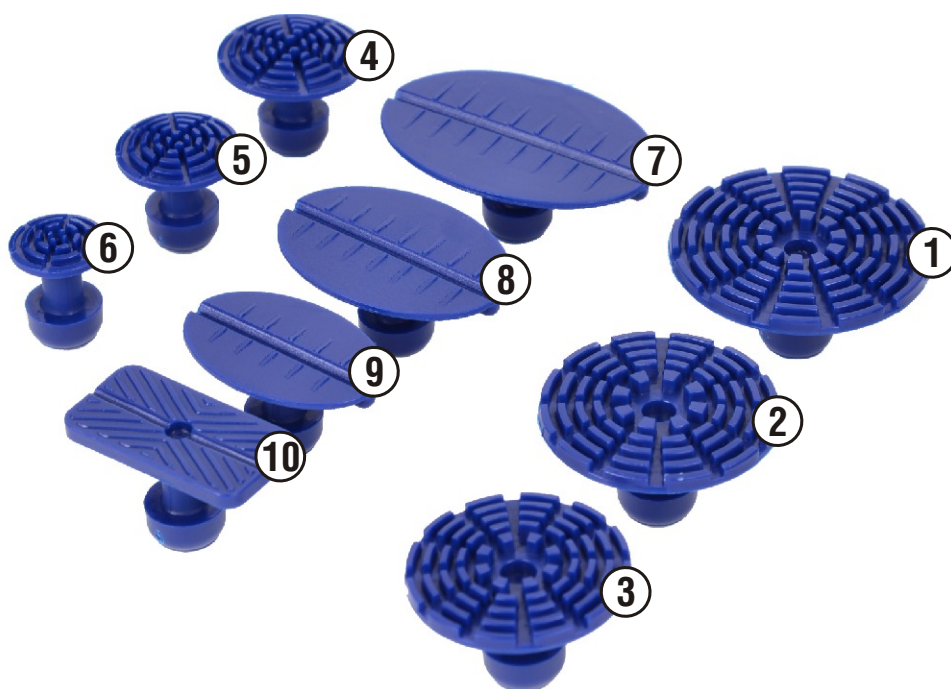

• Tab Set for Repairs APP TAB-SET APP No. 351710

Tab set purposed for dent repairs made with use of Puller and adhesive. Plastic composite tabs feature with improved strength. Set includes round, flat, spherical and elliptical tabs, as well as rectangular tabs.

Kit includes:

- 1) 1 x round flat tab d=40mm
- 2) 1 x round flat tab d=35mm
- 3) 1 x round flat tab d=32mm
- 4) 1 x spherical round tab d=25mm
- 5) 1 x spherical round tab d=20mm
- 6) 1 x spherical round tab d=15mm
- 7) 1 x elliptical flat tab 48x33mm
- 8) 1 x elliptical flat tab 40x22mm
- 9) 1 x elliptical flat tab 33x22mm
- 10) 1 x rectangular flat tab 32x17mm