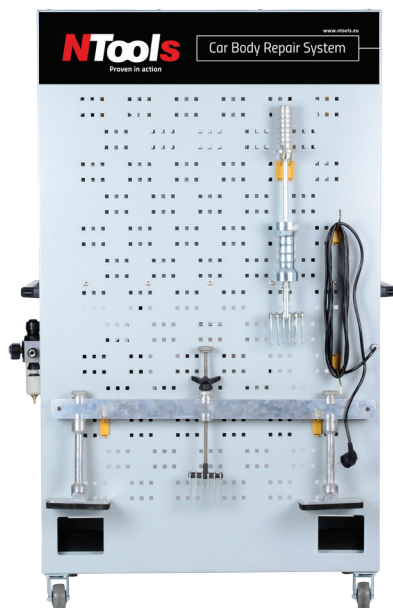

• **NTools CAR BODY SYSTEM Trolley** Standard

**APP No. 354001**

Fully equipped trolley with the set of tools for car body spot repairs.

Wheeled system for repairs purposed to restore original shape of damaged car body parts. The crucial tool is NTools SPOT 3000.

The set includes surge protector coupled to battery that provides protection for sensitive car electronics during repairs. To facilitate work system includes PULL SYSTEM beam,

Puller and counter-weight that can repair any damaged car body element.

• **NTools CAR BODY REPAIR SYSTEM Trolley** Standard

**APP No. 354001**

Set includes additional manual tools, e.g. hammers, mallets, blow gun, gauge, tab set. All tools are placed on trolley provided with power supply and air pressure system along with air filters. It is fitted with perforated panel and tool hangers (40 items) that enable tool layout personalization.