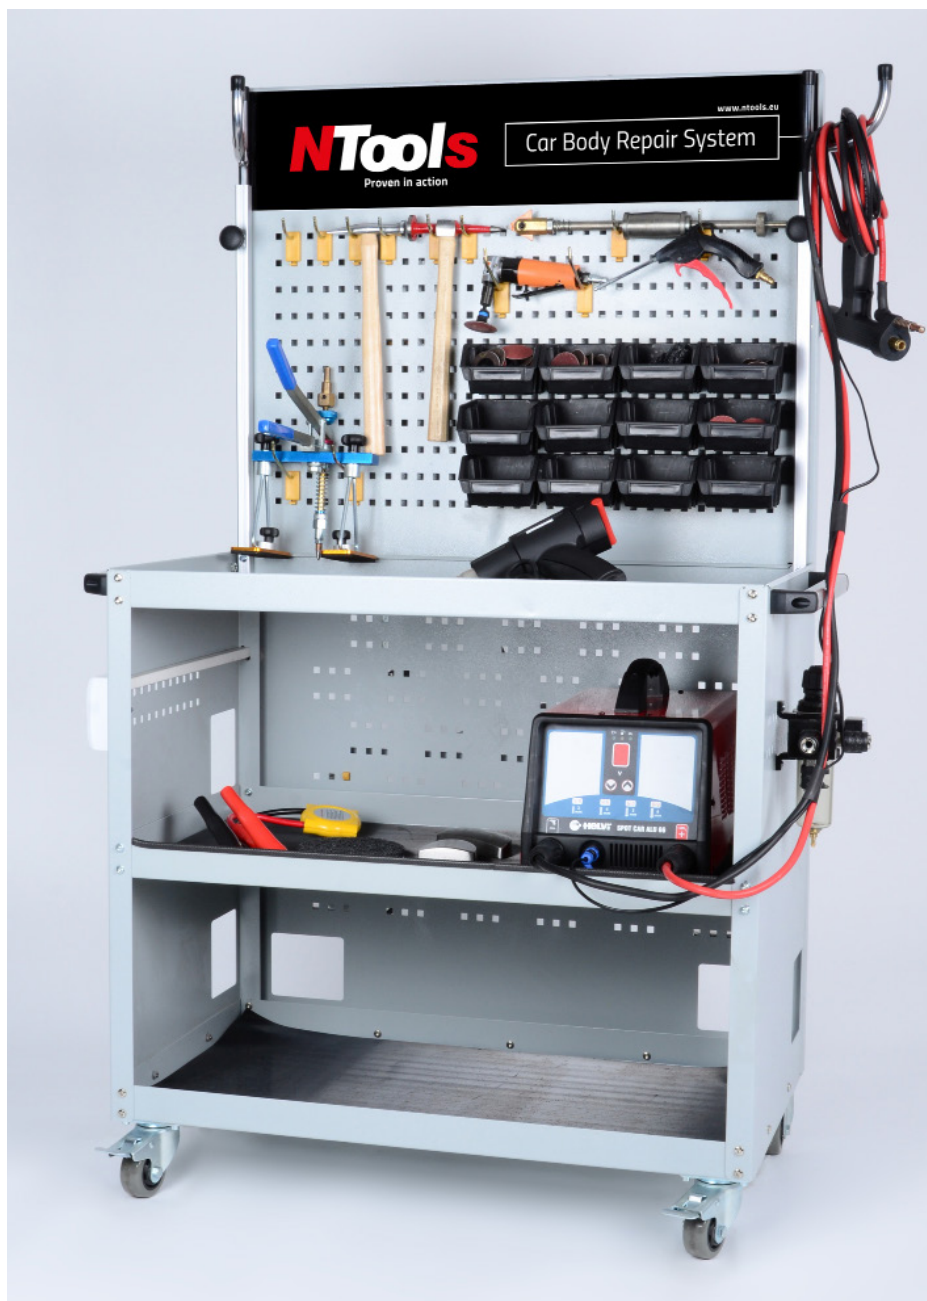

• **NTools CAR BODY REPAIR SYSTEM Trolley Aluminium**
APP No. 354002

Fully equipped trolley with the set of tools for car body spot repairs of aluminium panels.

Wheeled system for repairs purposed to restore original shape of damaged car body parts. The crucial tool is NTools ALU SPOT 3000. The set includes surge protector coupled to battery that provides protection for sensitive car electronics during repairs.

To facilitate work system includes PULL SYSTEM beam, Puller and counter-weight that can repair any damaged car body element.

• **NTools CAR BODY REPAIR SYSTEM Trolley Aluminium**
APP No. 354002

Repair of aluminium panel adequate heating is crucial. For this purpose the system includes an electric powerful heat gun with temperature and air blow control. Set includes additional manual tools, e.g. hammers, mallets, gauge, air driven grinder along with FAST LOCK system and blow gun. All tools are placed on trolley provided with power supply and air pressure system along with air filters. It is fitted with perforated panel and tool hangers (40 items) that enable tool layout personalization.