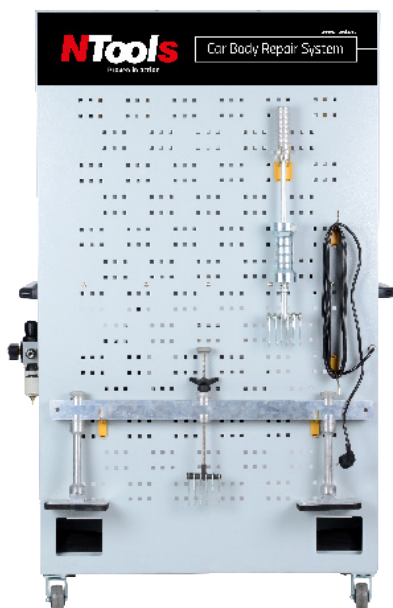

• **NTools CAR BODY REPAIR SYSTEM Trolley Aluminium**
APP No. 354002

Fully equipped trolley with the set of tools for car body spot repairs of aluminium panels.

Wheeled system for repairs purposed to restore original shape of damaged car body parts. The crucial tool is NTools ALU SPOT 3000. The set includes surge protector coupled to battery that provides protection for sensitive car electronics during repairs.

To facilitate work system includes PULL SYSTEM beam, Puller and counter-weight that can repair any damaged car body element.

• **NTools CAR BODY REPAIR SYSTEM Trolley Aluminium**
APP No. 354002

Repair of aluminium panel adequate heating is crucial. For this purpose the system includes an electric powerful heat gun with temperature and air blow control. Set includes additional manual tools, e.g. hammers, mallets, gauge, air driven grinder along with FAST LOCK system and blow gun. All tools are placed on trolley provided with power supply and air pressure system along with air filters. It is fitted with perforated panel and tool hangers (40 items) that enable tool layout personalization.