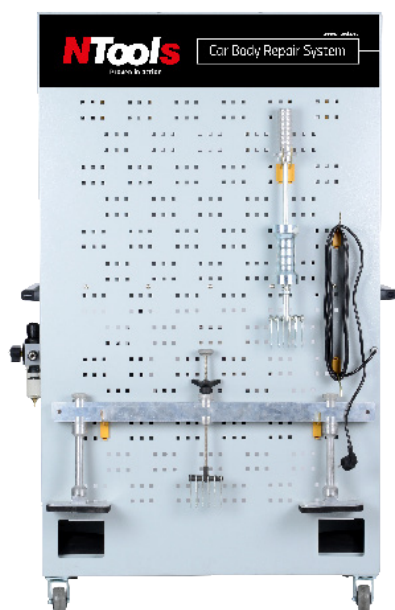

• NTools CAR BODY REPAIR SYSTEM Trolley Premium

APP No. 354003

Fully equipped trolley with the set of tools for car body spot repairs of aluminium and car body panels.

Wheeled system for repairs purposed to restore original shape of damaged car body parts.

The crucial tool is NTools ALU SPOT 3000 and NTool SPOT 3000. The set includes surge protector coupled to battery that provides protection for sensitive car electronics during repairs.

To facilitate work system includes PULL SYSTEM beam, Puller and counter-weight that can repair any damaged car body element.

• NTools CAR BODY REPAIR SYSTEM Trolley Premium

APP No. 354003

Repair of aluminium panel adequate heating is crucial. For this purpose the system includes an electric powerful heat gun with temperature and air blow control. Set includes additional manual tools, e.g. hammers, mallets, gauge, air driven grinder along with FAST LOCK system and blow gun.

Premium system features with battery powered pullers and spreader for drill indispensable during car body repairs as well as complete non-invasive repair system (glue system) including tab puller, tabs and pulling skirts. Additionally the system offers some accessories e.g. hot melt adhesive, glue gun. All tools are placed on trolley provided with power supply and air pressure system along with air filters. It is fitted with perforated panel and tool hangers (40 items) that enable tool layout personalization.