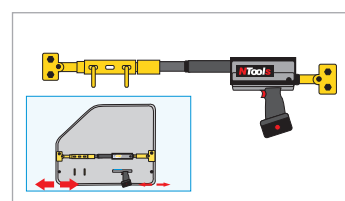

The set includes tips and extensions with tapped thread that prevents twisting. Additionally set may include door opening interlock (361305) or rear stripe pulling interlock.

Case includes:

- Support
- Flange shield
- Flat puller
- Corner puller
- Four point puller
- Extension 500mm, 300mm, 170 mm, 12 5mm, 80mm
- Chain clamps (2 items)
- Extension adapter (2 items)
- Batteries (2 items)
- Battery charger

APP No.	Name	Packaging
361300	NTools RE 5T	1 pc.

Case includes:

- Rubber foot (2 items)
- Rotating basis (2 items)
- Three hole strut
- Terminal support (2 items)
- Swing shackle
- Fixed shackle (2 items)
- 5 hole extension 170mm (3 items)
- 9 hole extension 290mm (3 items)
- Strut holder (2 items)
- Rubber foot support (2 items)
- Shaft and cotter pin (10 items)
- L type cotter pin (10 items)
- Screw
- Extension 125mm, 170 mm, 300mm, 500 mm

APP No.	Name	Packaging
361305	NTools RE 5T SET	1 pc.

• **Application**

Spreading

Pressing

Expanding

Stretching/Tightening