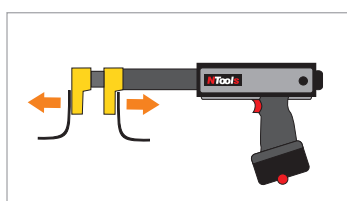

• **Application**

Spreading