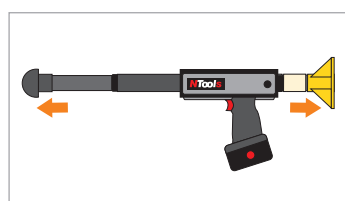

The set includes tips and extensions with tapped thread that prevents twisting. Additionally set may include door opening interlock (361305) or rear stripe pulling interlock.

Case includes:

- Support
- Flange shield
- Flat puller
- Corner puller
- Four point puller
- Extension 500mm, 300mm, 170 mm, 12 5mm, 80mm
- Chain clamps (2 items)
- Extension adapter (2 items)
- Batteries (2 items)
- Battery charger

APP No.	Name	Packaging
361300	NTools RE 5T	1 pc.

Case includes:

- Rubber foot (2 items)
- Rotating basis (2 items)
- Three hole strut
- Terminal support (2 items)
- Swing shackle
- Fixed shackle (2 items)
- 5 hole extension 170mm (3 items)
- 9 hole extension 290mm (3 items)
- Strut holder (2 items)
- Rubber foot support (2 items)
- Shaft and cotter pin (10 items)
- L type cotter pin (10 items)
- Screw
- Extension 125mm, 170 mm, 300mm, 500 mm

APP No.	Name	Packaging
361305	NTools RE 5T SET	1 pc.

• **Application**

Spreading

Pressing

Expanding

Stretching/Tightening