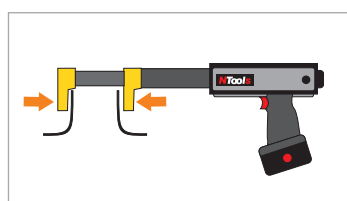

• **Application**

Pressing