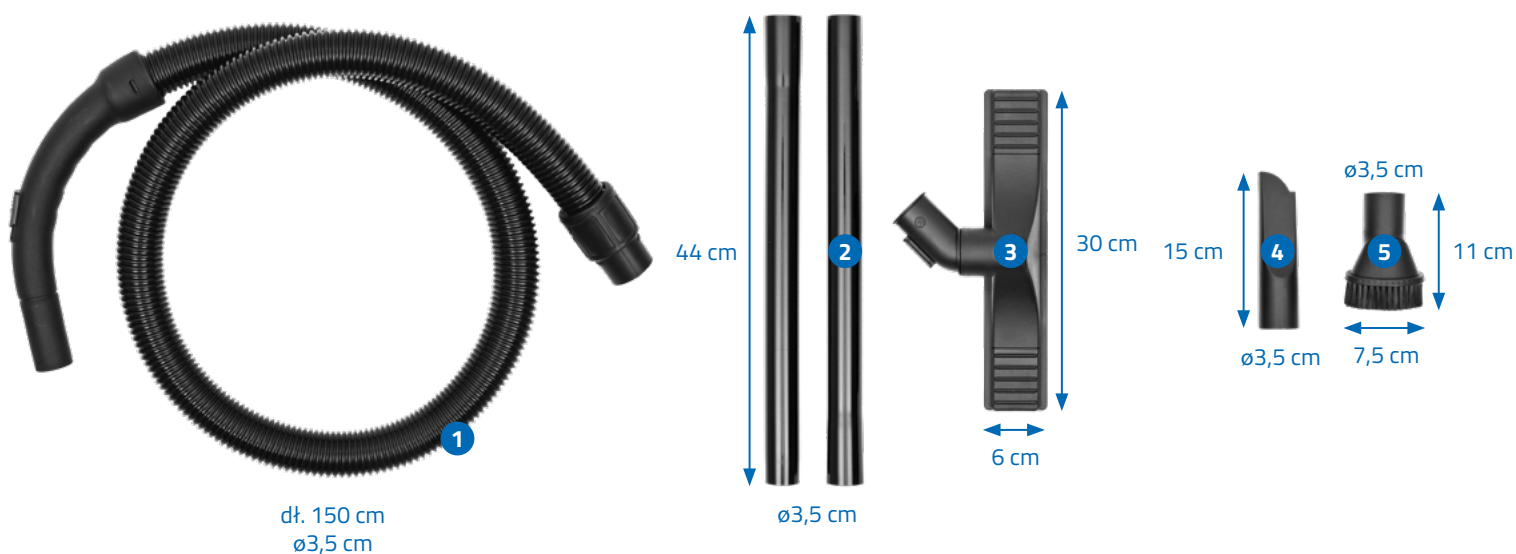

• **NTools Z0 VC50**
Set 5-in-1 for NTools VC50E/EP extraction system

Set of accessories 5-in-1 for NTools VC50E/EP

SET INCLUDES:

- 1 Hose along with handle (150cm)
- 2 Tubes (1 items x 44cm)
- 3 Floor brush
- 4 Crevice tool
- 5 Round brush with synthetic bristle

APP no.	Product name	Qty
600026	NTools Z0 VC50 Set 5 in 1 for NTools VC50E/EP extraction system	1 item